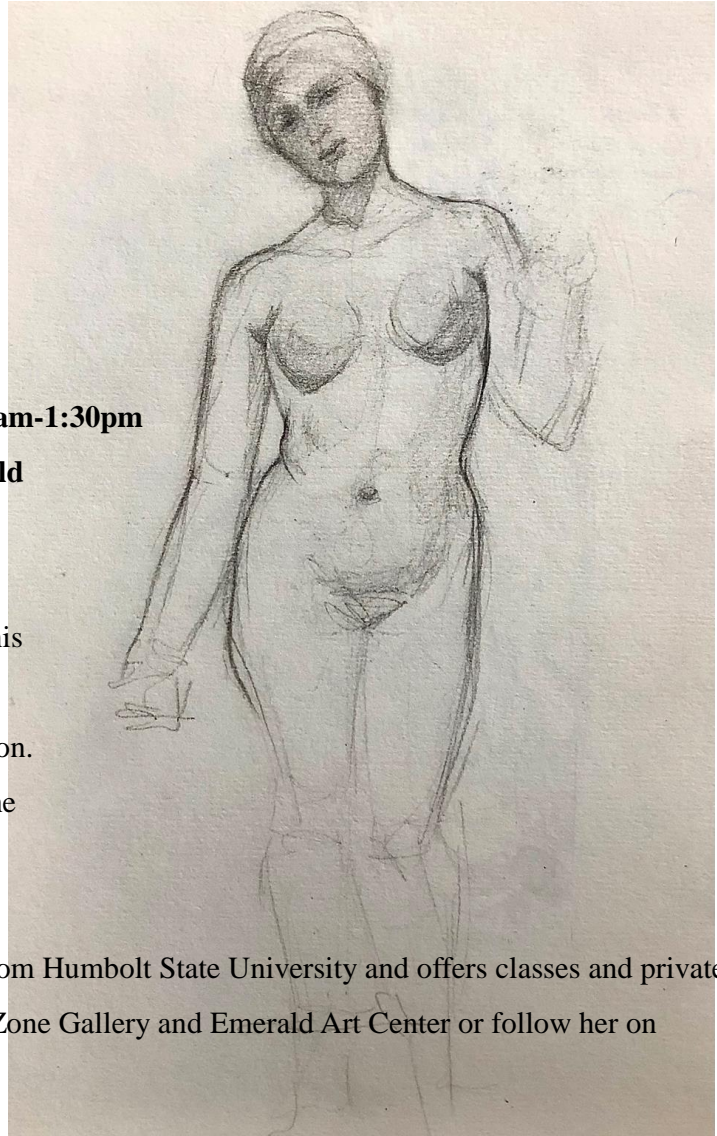

Methods of Figure Drawing Sampler Course

With Instructor Heather Sterling-Minder

*Based on Academic drawing methods, this course will compress the valuable techniques of a traditional figure drawing program into four “mini lessons,” focusing first on **Bargue Drawing** (traditional French academic method), followed by **master copy drawing** and finally, **drawing from cast sculpture** images.*

**Course will cover
the following topics:**

- ~proportion
- ~comparative measuring
- ~blocking in
- ~light and shadow
- ~gesture
- ~specific graphite and
  toned paper effects

Thursdays: June 9th-June 30th 2022, 10:30am-1:30pm

Emerald Art Center, 500 Main St, Springfield

$90 members $110 non-members

~Reserve your space by registering early for this popular class.

~A supply list will be available upon registration.

NOTE: If, due to health concerns and covid, the class is canceled, you will be refunded in full.

~Heather Sterling-Minder received her BFA from Humbolt State University and offers classes and private lessons locally. Find her art exhibited at New Zone Gallery and Emerald Art Center or follow her on Instagram @heather.sterlingminder

ART HAPPENS HERE

500 Main St.

Springfield, OR 97477

emeraldartcenter.org

Gift Shop & Gallery Hours: Wed-Sat 11am-4pm